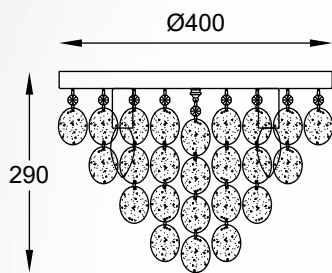

PARDO new
Ceiling lamp
18366
8xE14 MAX 40W
metal chrome body
glass

PARDO new
Ceiling lamp
18365L
5xE14 MAX 40W
metal chrome body
glass