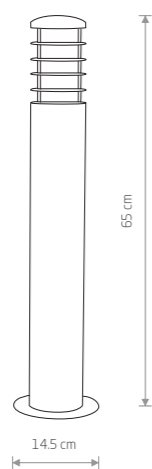

NORIN

■ painted aluminum, glass

■ 4446

● 1xE27, max 20W

IP44

OIR

■ painted aluminum, plastic PC

■ 9158

● 1xE27, max 40W

IP44

HORN

■ painted aluminum, glass

■ 4906

● 1xE27, max 20W

IP44

SIROCCO

■ aluminum, glass

■ 3396

● 1xE27, max 60W

IP44