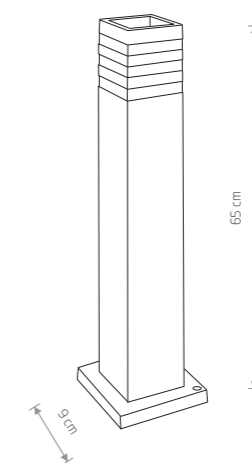

NORIN

■ painted aluminum, glass

■ 4446

● 1xE27, max 20W

IP44

OIR

■ painted aluminum, plastic PC

■ 9158

● 1xE27, max 40W

IP44

HORN

■ painted aluminum, glass

■ 4906

● 1xE27, max 20W

IP44

SIROCCO

■ aluminum, glass

■ 3396

● 1xE27, max 60W

IP44