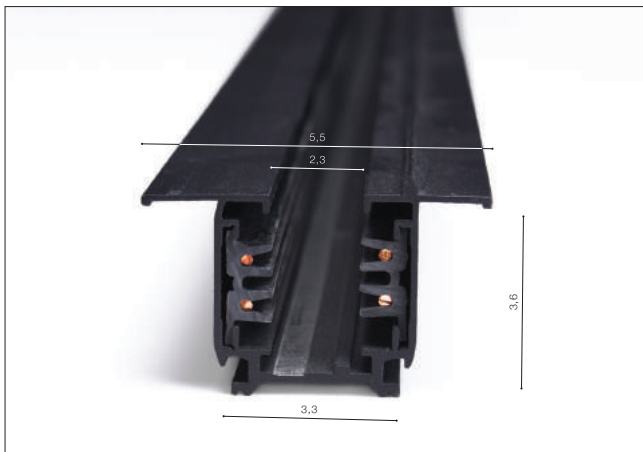

Available options for installation place – surface-mounted, flush-mounted and suspended

## TRACKS GIPS (1m, 2m, 3m)

- TRACK GIPS 1m (BLACK) . . . . . **AZ4290**
- TRACK GIPS 1m (WHITE) . . . . . **AZ4289**
- TRACK GIPS 2m (BLACK) . . . . . **AZ4292**
- TRACK GIPS 2m (WHITE) . . . . . **AZ4291**
- TRACK GIPS 3m (BLACK) . . . . . **AZ4294**
- TRACK GIPS 3m (WHITE) . . . . . **AZ4293**

## MINI SIMPLE CONNECTION

- MINI SIMPLE CONNECTION (BLACK) . . . . . **AZ2981**
- MINI SIMPLE CONNECTION (WHITE) . . . . . **AZ2982**