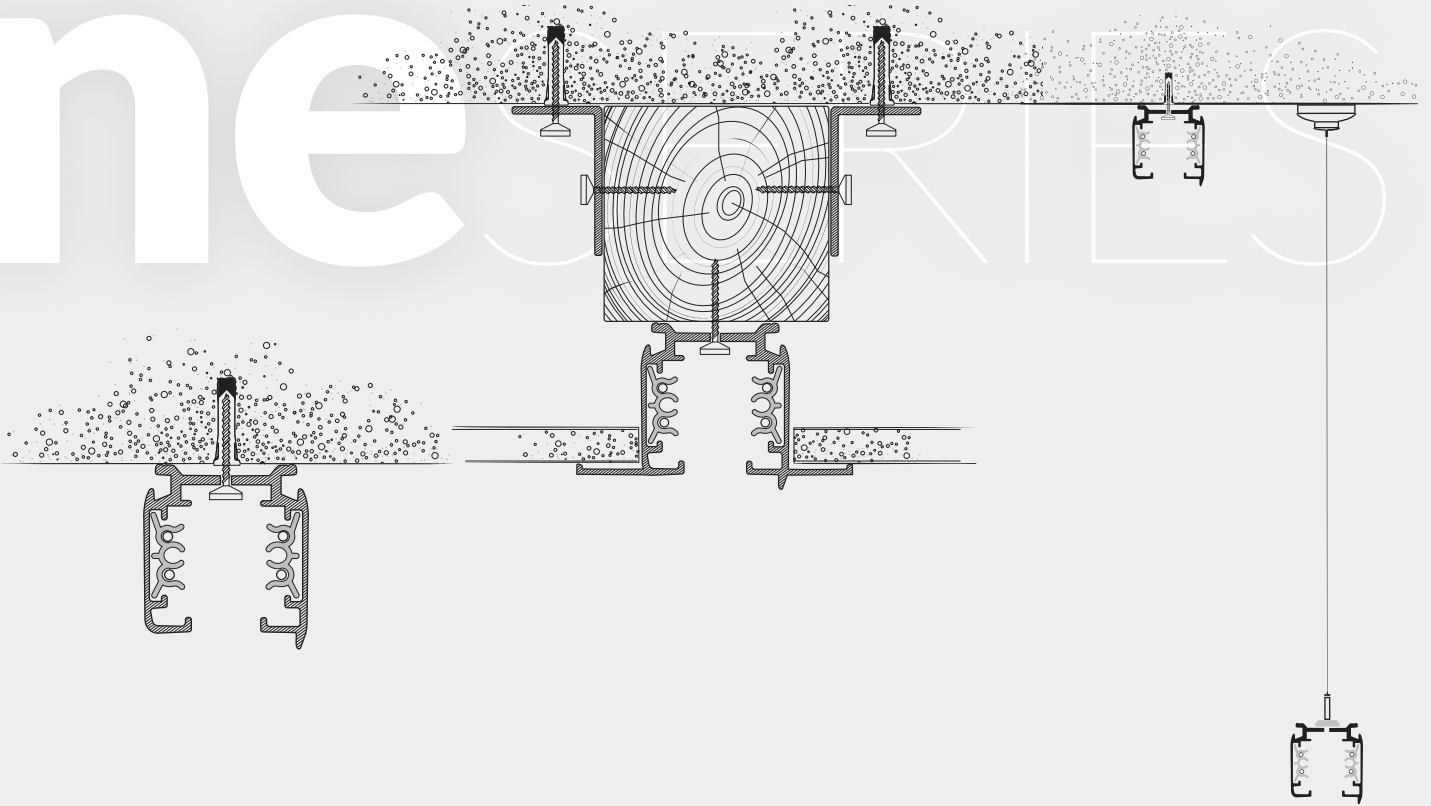

Available options for installation place – surface-mounted, flush-mounted and suspended

## TRACKS GIPS (1m, 2m, 3m)

- TRACK GIPS 1m (BLACK) . . . . . **AZ4290**
- TRACK GIPS 1m (WHITE) . . . . . **AZ4289**
- TRACK GIPS 2m (BLACK) . . . . . **AZ4292**
- TRACK GIPS 2m (WHITE) . . . . . **AZ4291**
- TRACK GIPS 3m (BLACK) . . . . . **AZ4294**
- TRACK GIPS 3m (WHITE) . . . . . **AZ4293**

## MINI SIMPLE CONNECTION

- MINI SIMPLE CONNECTION (BLACK) . . . . . **AZ2981**
- MINI SIMPLE CONNECTION (WHITE) . . . . . **AZ2982**