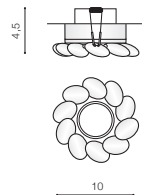

GO \*

**ERIKA**

bulb not included

voltage: 230V	connect GU10 1x Max 50W	
IP20	installation place	<input checked="" type="checkbox"/>
	inlet opening	Ø 5,4cm

COLOUR / NEW INDEX NO.

- GOLD (GO) . . . . . **AZ2776**
- CHROME (WH) . . . . . **AZ2777**