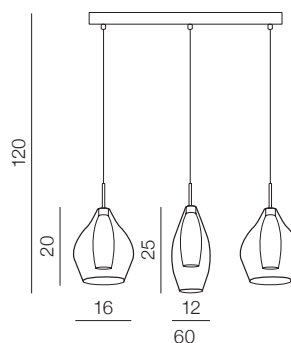

Amber MILANO

new 142

1 CHROME

2 CLEAR

3 COPPER

Amber milano 1

- 1 AZ2148 (chrome)
- 2 AZ3074 (clear)
- 3 AZ3077 (copper)

G9 1x 40W only LED
metal/chrome/glass

Amber milano 3

- 1 AZ2149 (chrome)
- 2 AZ3075 (clear)
- 3 AZ3078 (copper)

G9 3x 40W only LED
metal/chrome/glass