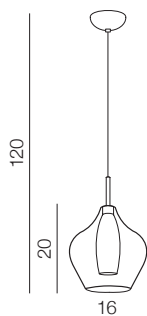

Amber MILANO

new 142

1 CHROME

2 CLEAR

3 COPPER

Amber milano 1

- 1 AZ2148 (chrome)
- 2 AZ3074 (clear)
- 3 AZ3077 (copper)

G9 1x 40W only LED
metal/chrome/glass

Amber milano 3

- 1 AZ2149 (chrome)
- 2 AZ3075 (clear)
- 3 AZ3078 (copper)

G9 3x 40W only LED
metal/chrome/glass