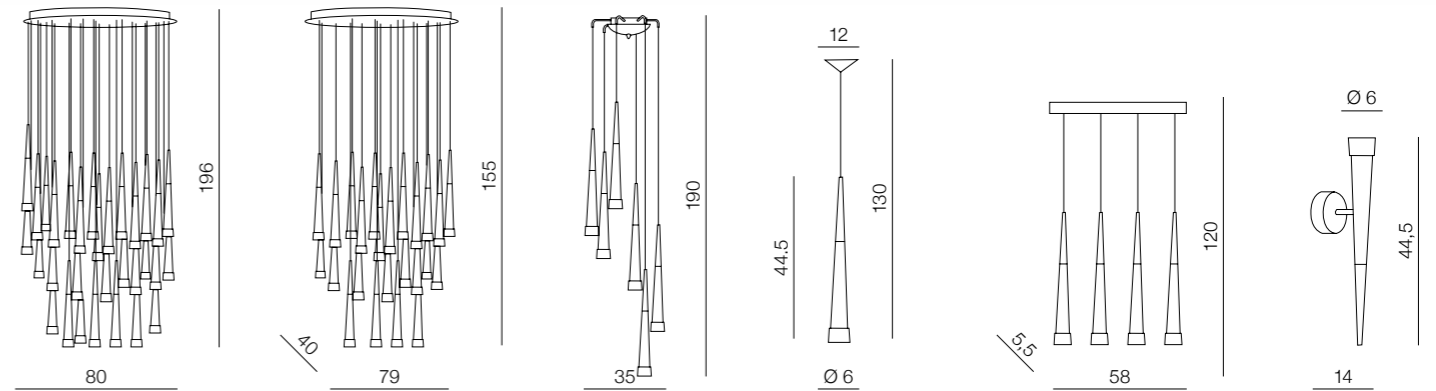

# Brina

230

1 CHROME

2 BLACK

### Brina 31 LED

- 1 AZ1046 (chrome)

LED integrated  
LED 31x 7W,  
23870 lm 3000K  
iron/aluminum/acrylic

### Brina 24 LED

- 1 AZ0935 (chrome)

LED integrated  
LED 24x 7W,  
18480 lm 3000K  
iron/aluminum/acrylic