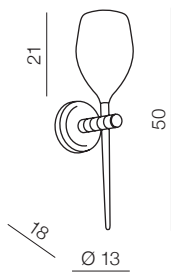

Izza wall

- 1 AZ0099 (shiny white)
- 2 AZ0098 (shiny black)
- 3 AZ1219 (amber)
- 4 AZ1226 (olive)
- **new** 5 AZ2941 (smoky)

G4 1x 40W
metal/glass