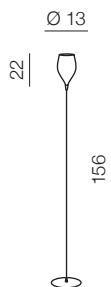

izza

160

1 SHINY WHITE

2 SHINY BLACK

3 AMBER

4 OLIVE

5 SMOKY

Izza wall

- 1 AZ0099 (shiny white)
- 2 AZ0098 (shiny black)
- 3 AZ1219 (amber)
- 4 AZ1226 (olive)
- new** 5 AZ2941 (smoky)

G4 1x 40W  
metal/glass

Izza

- 1 AZ1077 (shiny white)
- 2 AZ1076 (shiny black)
- 3 AZ1078 (amber)
- 4 AZ1079 (olive)