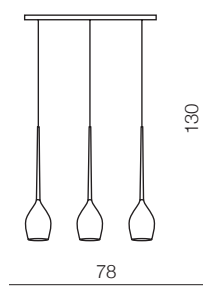

Izza 3

- 1 AZ2322 (amber)
- 2 AZ2323 (olive)
- 3 AZ2321 (shiny black)
- 4 AZ2320 (shiny white)
- **new** 5 AZ2937 (smoky)

E14 3x 50W
metal/glass