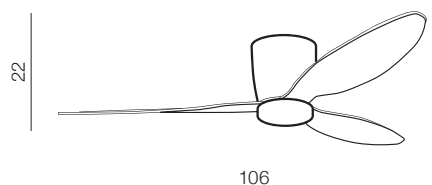

Installation variants

LED LAMP

NO LED LAMP
END CUP INCLUDED

Veneti
CCT

3

new

Veneti CCT LED
+ Remote Control

- ❶ **AZ4447** (white/oak)
- ❷ **AZ4448** (black/black)
- ❸ **AZ4449** (bronze/walnut)
- ❹ **AZ4450** (black/teak wood)
- ❺ **AZ4451** (white/white)