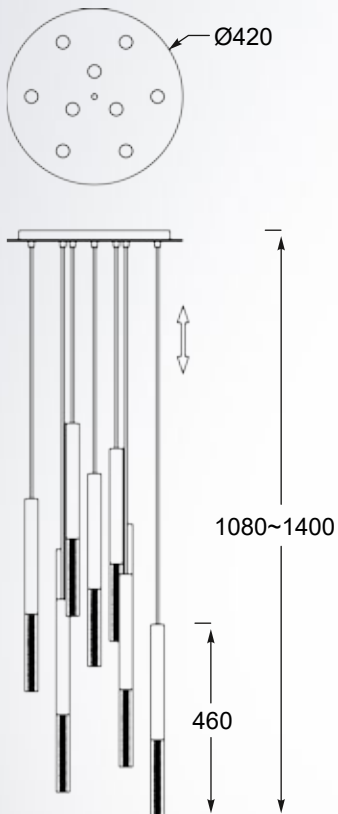

ONE
Pendant lamp
P0461-01E-F4F4
1xLED 5W 450LM 3000K
metal chrome body, acrylic bar with
bubbles inside

ONE
Pendant lamp
P0461-01E-F7F7
1xLED 5W 450LM 3000K
metal french gold body, acrylic bar
with bubbles inside

ONE
Pendant lamp
P0461-01E-S8S8
1xLED 5W 450LM 3000K
metal matt white body, acrylic bar
with bubbles inside

ONE
Pendant lamp
P0461-09L-B5F4
9xLED 5W 4050LM 3000K
metal chrome body, acrylic bar with
bubbles inside

ONE
Pendant lamp
P0461-09L-B5F7
9xLED 5W 4050LM 3000K
metal french gold body, acrylic bar
with bubbles inside

ONE
Pendant lamp
P0461-09L-B5S8
9xLED 5W 4050LM 3000K
metal matt white body, acrylic bar
with bubbles inside