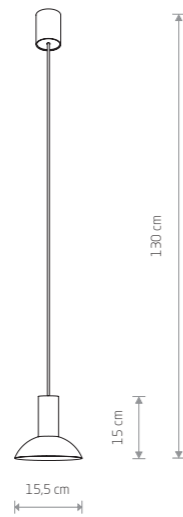

HERMANOS 8037

HERMANOS

painting steel, solid brass

8037 8194

1xGU10, max 10W only LED

HERMANOS

painting steel, solid brass

8031 8030

3xGU10, max 10W only LED

HERMANOS 8031

HERMANOS 8038

HERMANOS

painting steel, solid brass

8038 8100

1xGU10, max 10W only LED

HERMANOS 8040

HERMANOS

painting steel, solid brass

8040 8103

1xGU10, max 10W only LED

HERMANOS 8032

HERMANOS

painting steel, solid brass

8033 8032