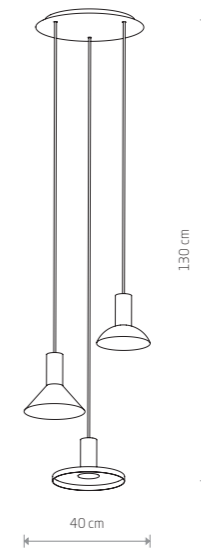

HERMANOS 8037

HERMANOS

painting steel, solid brass

8037 8194

1xGU10, max 10W only LED

HERMANOS

painting steel, solid brass

8031 8030

3xGU10, max 10W only LED

HERMANOS 8031

HERMANOS 8038

HERMANOS

painting steel, solid brass

8038 8100

1xGU10, max 10W only LED

HERMANOS 8040

HERMANOS

painting steel, solid brass

8040 8103

1xGU10, max 10W only LED

HERMANOS 8032

HERMANOS

painting steel, solid brass

8033 8032