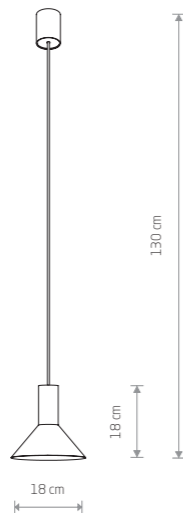

HERMANOS 8037

HERMANOS

painting steel, solid brass

8037 8194

1xGU10, max 10W only LED

HERMANOS

painting steel, solid brass

8031 8030

3xGU10, max 10W only LED

HERMANOS 8031

HERMANOS 8038

HERMANOS

painting steel, solid brass

8038 8100

1xGU10, max 10W only LED

HERMANOS 8040

HERMANOS

painting steel, solid brass

8040 8103

1xGU10, max 10W only LED

HERMANOS 8032

HERMANOS

painting steel, solid brass

8033 8032