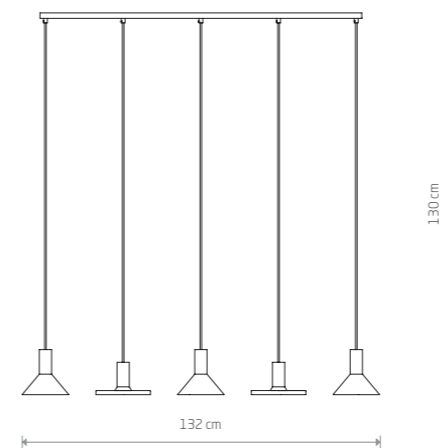

3xGU10, max 10W only LED

HERMANOS 8031

HERMANOS 8038

HERMANOS

painting steel, solid brass

8038 8100

1xGU10, max 10W only LED

HERMANOS 8040

HERMANOS

painting steel, solid brass

8040 8103

1xGU10, max 10W only LED

HERMANOS 8032

HERMANOS

painting steel, solid brass

8033 8032