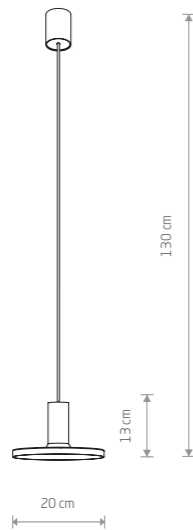

HERMANOS 8037

HERMANOS

painting steel, solid brass

8037 8194

1xGU10, max 10W only LED

HERMANOS

painting steel, solid brass

8031 8030

3xGU10, max 10W only LED

HERMANOS 8031

HERMANOS 8038

HERMANOS

painting steel, solid brass

8038 8100

1xGU10, max 10W only LED

HERMANOS 8040

HERMANOS

painting steel, solid brass

8040 8103

1xGU10, max 10W only LED

HERMANOS 8032

HERMANOS

painting steel, solid brass

8033 8032